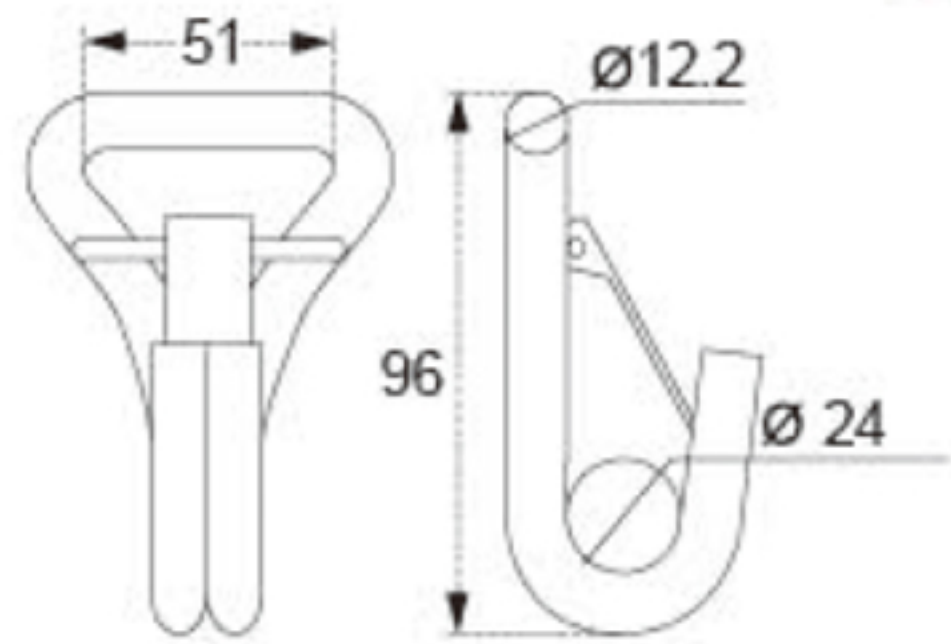

# TECHNICAL DRAWING

**Tower Industry**  
YOUR MANUFACTURING BASE IN CHINA

Sales@tower-machinery.com  
www.tower-machinery.com

TWDH7108  
Hook

Size: 2"  
BS: 5000KG/11000LBS