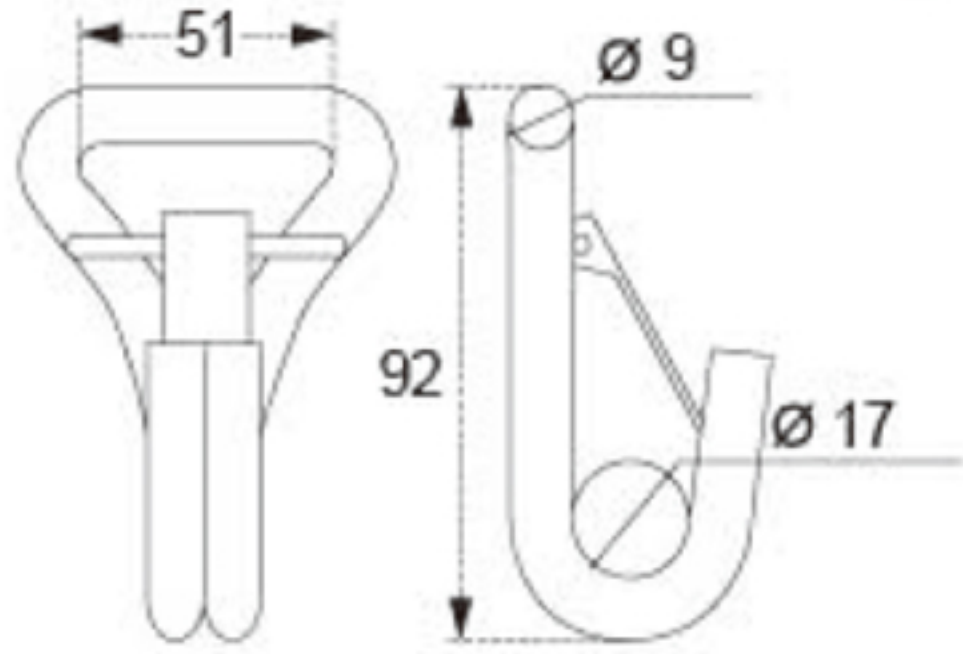

TECHNICAL DRAWING

Tower Industry
YOUR MANUFACTURING BASE IN CHINA

Sales@tower-machinery.com
www.tower-machinery.com

TWDH7107
Hook

Size: 2"
BS: 2500KG/5500LBS