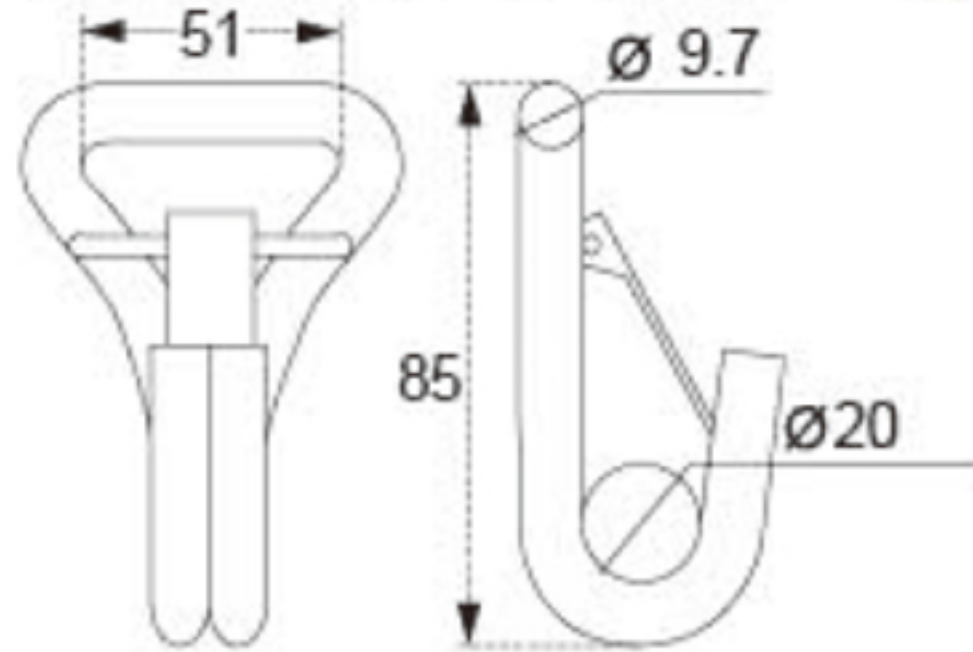

# TECHNICAL DRAWING

**Tower Industry**  
YOUR MANUFACTURING BASE IN CHINA

Sales@tower-machinery.com  
www.tower-machinery.com

TWDH7106  
Hook

Size: 2"

BS: 3000KG/6600LBS