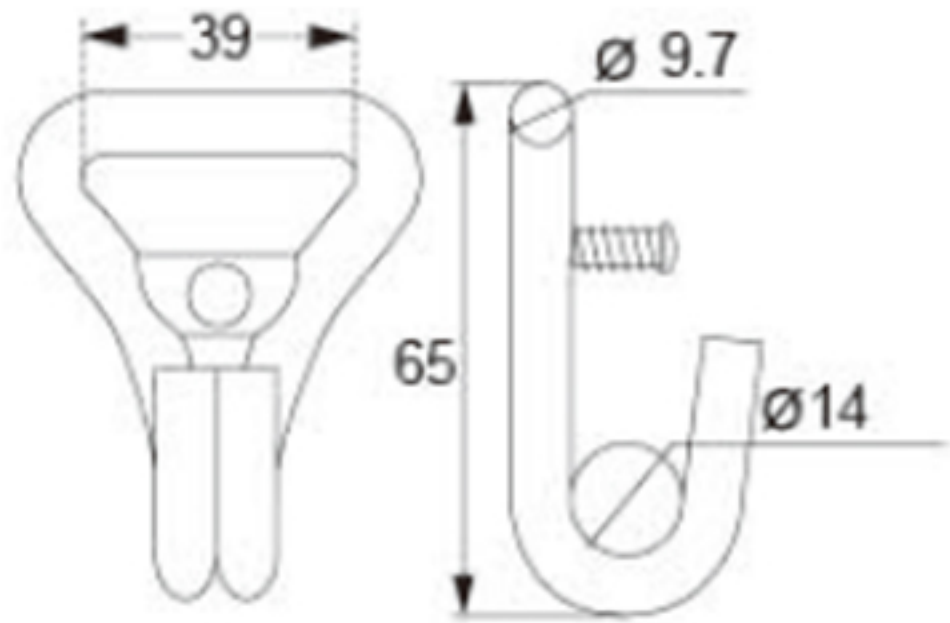

TECHNICAL DRAWING

Tower Industry
YOUR MANUFACTURING BASE IN CHINA

Sales@tower-machinery.com
www.tower-machinery.com

TWDH7105
Hook

Size: 1.5"
BS: 3600KG/7920LBS