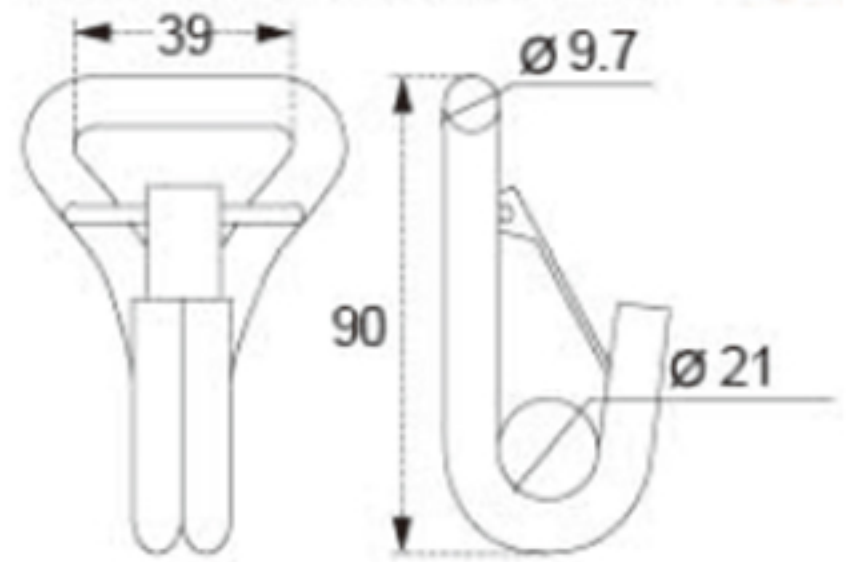

TECHNICAL DRAWING

Tower Industry
YOUR MANUFACTURING BASE IN CHINA

Sales@tower-machinery.com
www.tower-machinery.com

TWDH7104
Hook

Size: 1.5"
BS: 3000KG/6600LBS