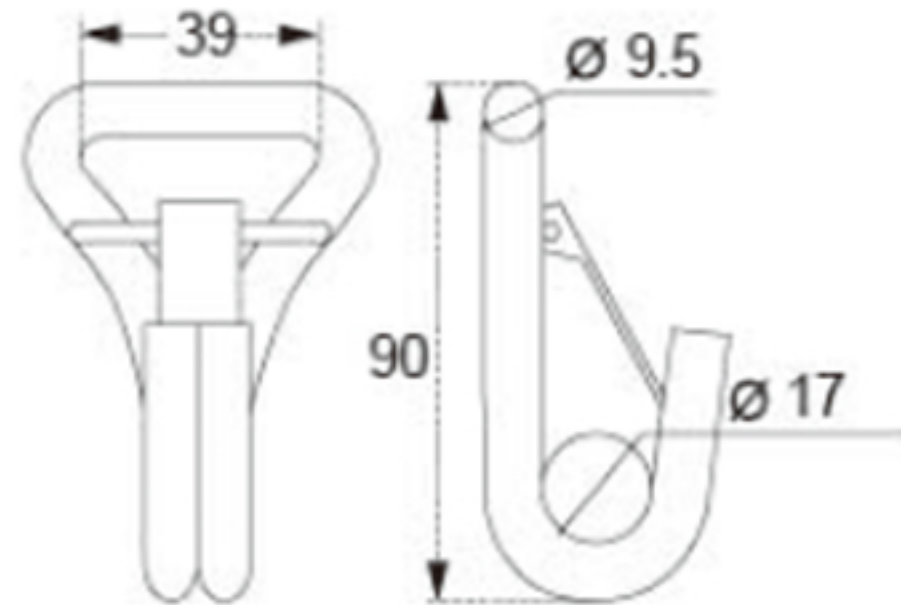

TECHNICAL DRAWING

Tower Industry
YOUR MANUFACTURING BASE IN CHINA

Sales@tower-machinery.com
www.tower-machinery.com

TWDH7103
Hook

Size: 1.5"

BS: 3000KG/6600LBS