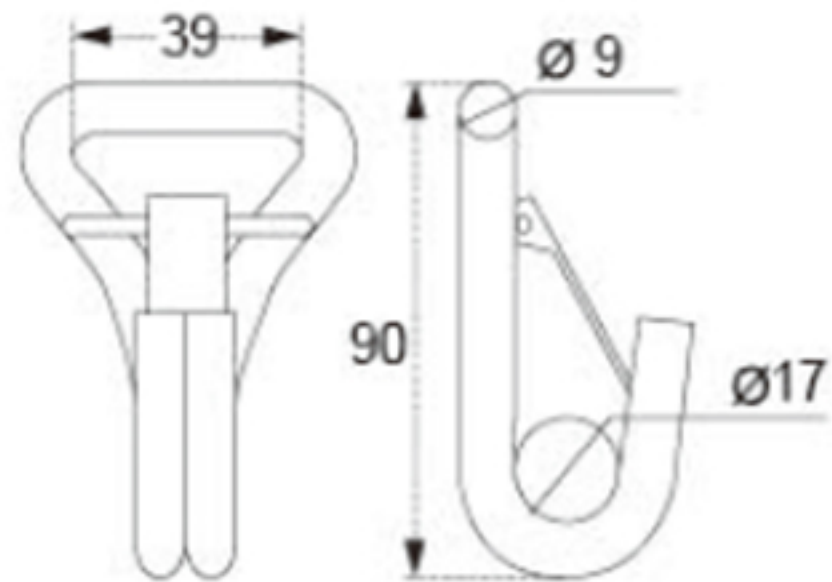

# TECHNICAL DRAWING

**Tower Industry**  
YOUR MANUFACTURING BASE IN CHINA

Sales@tower-machinery.com  
www.tower-machinery.com

TWDH7102  
Hook

Size: 1.5"  
BS: 2000KG/4400LBS