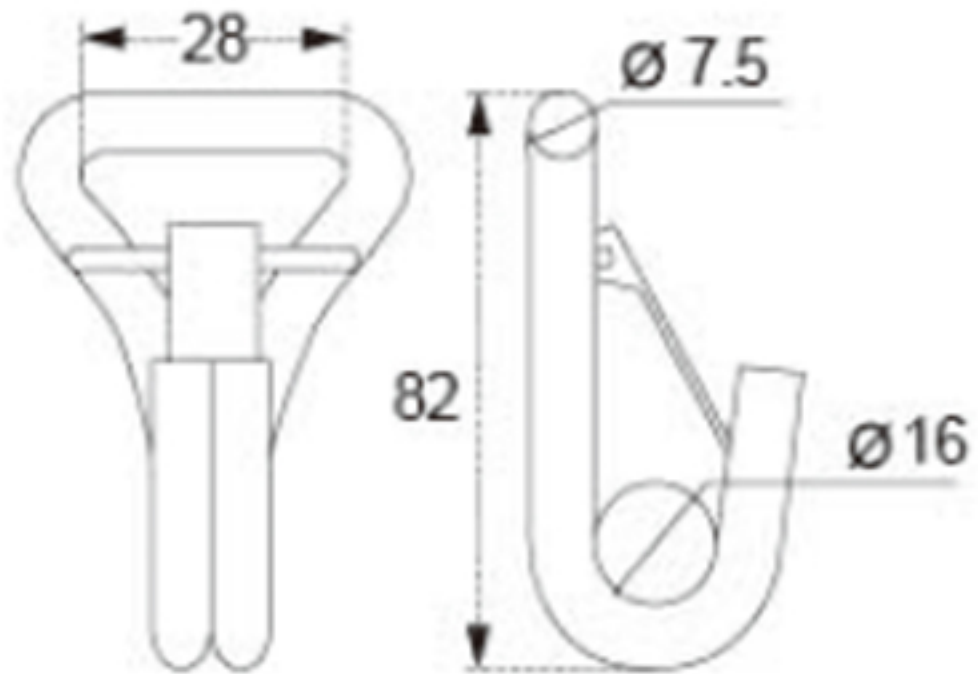

TECHNICAL DRAWING

Tower Industry
YOUR MANUFACTURING BASE IN CHINA

Sales@tower-machinery.com
www.tower-machinery.com

TWDH7101
Hook

Size: 1/16"
BS: 1500KG/3300LBS