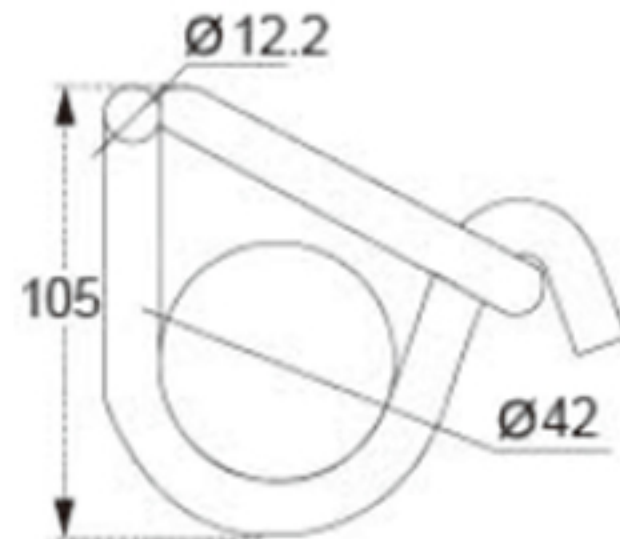

# TECHNICAL DRAWING

**Tower Industry**  
YOUR MANUFACTURING BASE IN CHINA

Sales@tower-machinery.com  
www.tower-machinery.com

TWDH6509  
Hook

Size: 3"  
BS: 10000KG/22000LBS