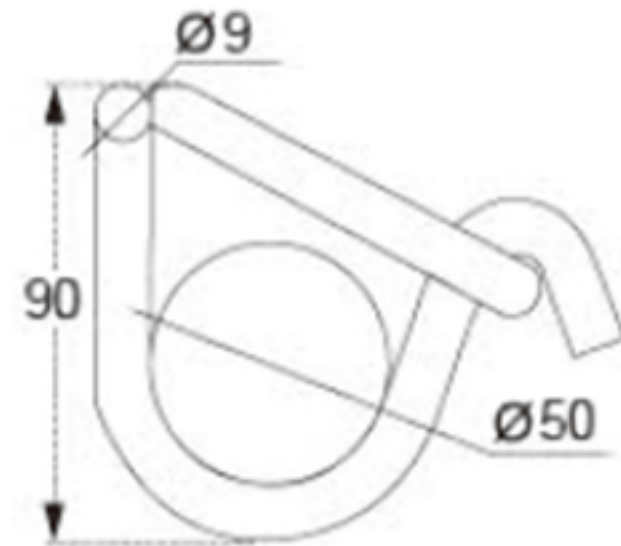

TECHNICAL DRAWING

Tower Industry
YOUR MANUFACTURING BASE IN CHINA

Sales@tower-machinery.com
www.tower-machinery.com

TWDH6508
Hook

Size: 2"

BS: 5000KG/11000LBS