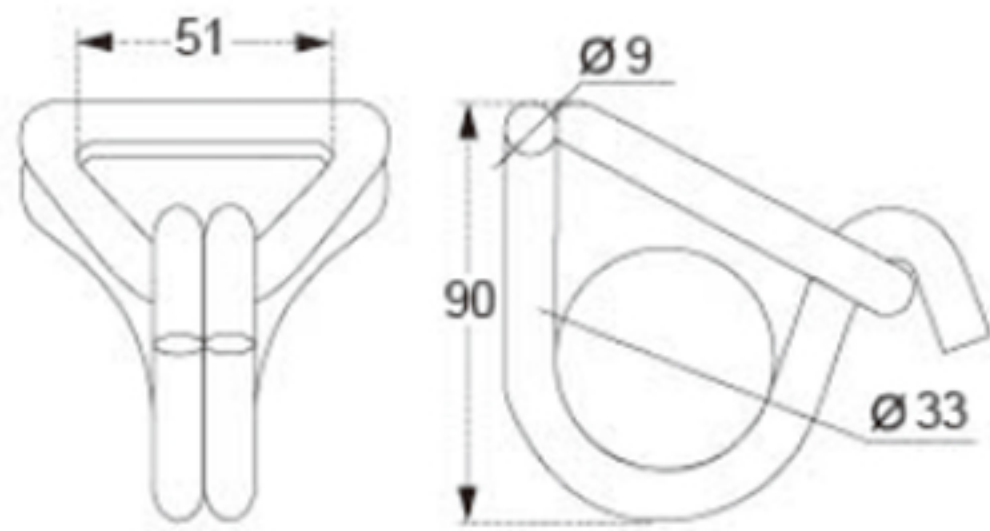

TECHNICAL DRAWING

Tower Industry
YOUR MANUFACTURING BASE IN CHINA

Sales@tower-machinery.com
www.tower-machinery.com

TWDH6507
Hook

Size: 2"
BS: 5000KG/11000LBS