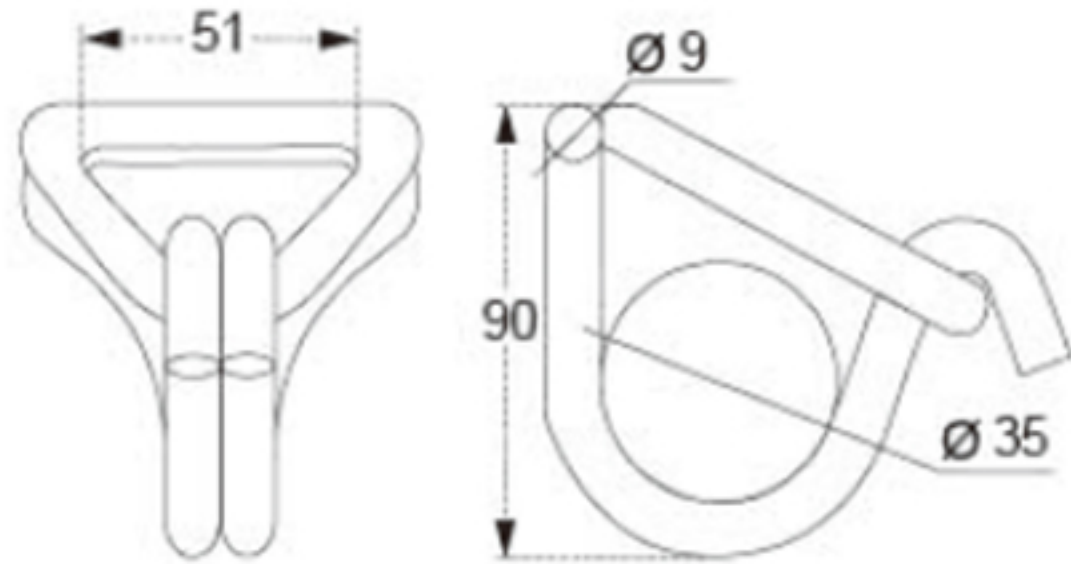

TECHNICAL DRAWING

Tower Industry
YOUR MANUFACTURING BASE IN CHINA

Sales@tower-machinery.com
www.tower-machinery.com

TWDH6506

Hook

Size: 2"

BS: 5000KG/11000LBS