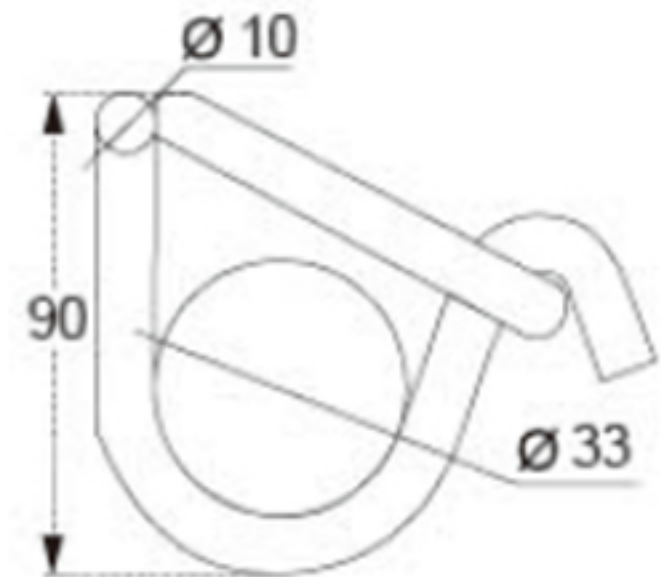

TECHNICAL DRAWING

Tower Industry
YOUR MANUFACTURING BASE IN CHINA

Sales@tower-machinery.com
www.tower-machinery.com

TWDH6505
Hook

Size: 2"

BS: 5000KG/11000LBS