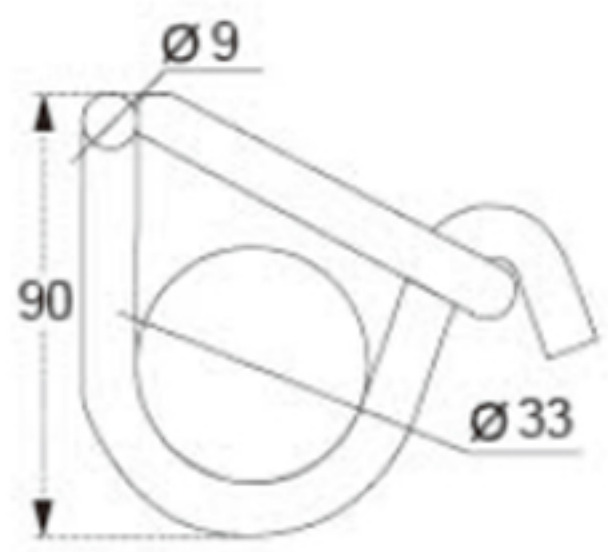

# TECHNICAL DRAWING

**Tower Industry**  
YOUR MANUFACTURING BASE IN CHINA

Sales@tower-machinery.com  
www.tower-machinery.com

TWDH6504  
Hook

Size: 2"  
BS: 5000KG/11000LBS