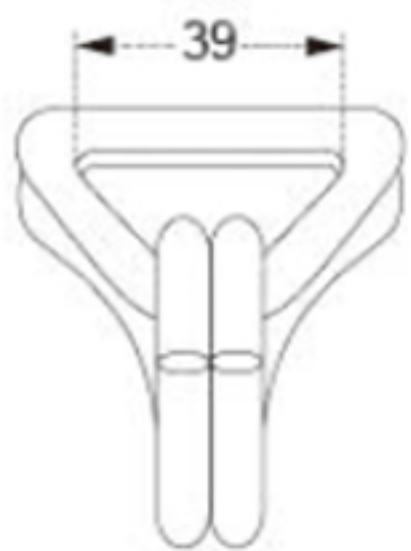

TECHNICAL DRAWING

Tower Industry
YOUR MANUFACTURING BASE IN CHINA

Sales@tower-machinery.com
www.tower-machinery.com

TWDH6503
Hook

Size: 1.5"
BS: 3000KG/6600LBS