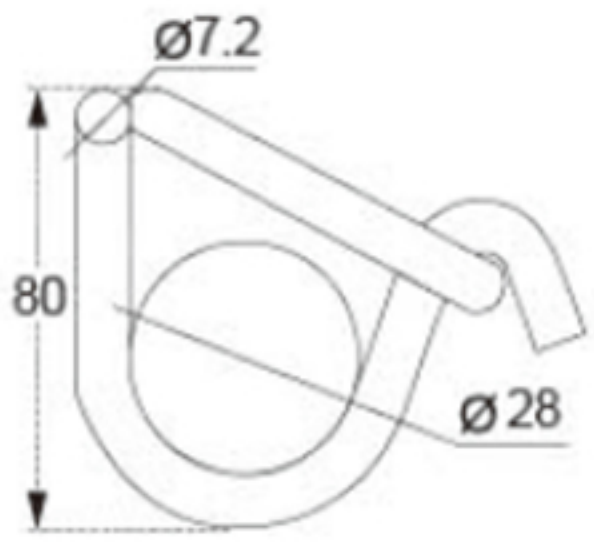

TECHNICAL DRAWING

Tower Industry
YOUR MANUFACTURING BASE IN CHINA

Sales@tower-machinery.com
www.tower-machinery.com

TWDH6503
Hook

Size: 1.5"
BS: 3000KG/6600LBS