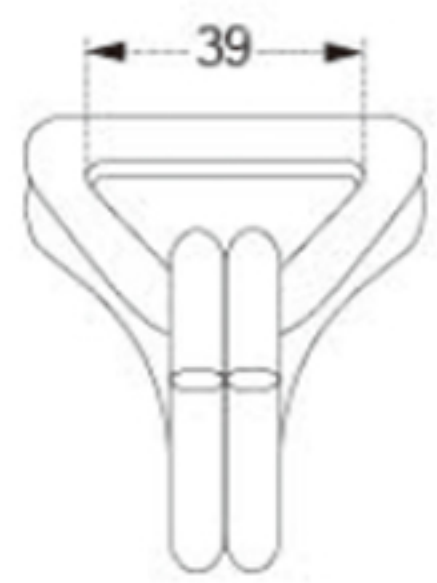

TECHNICAL DRAWING

Tower Industry
YOUR MANUFACTURING BASE IN CHINA

Sales@tower-machinery.com
www.tower-machinery.com

TWDH6502
Hook

Size: 1.5"
BS: 2000KG/4400LBS