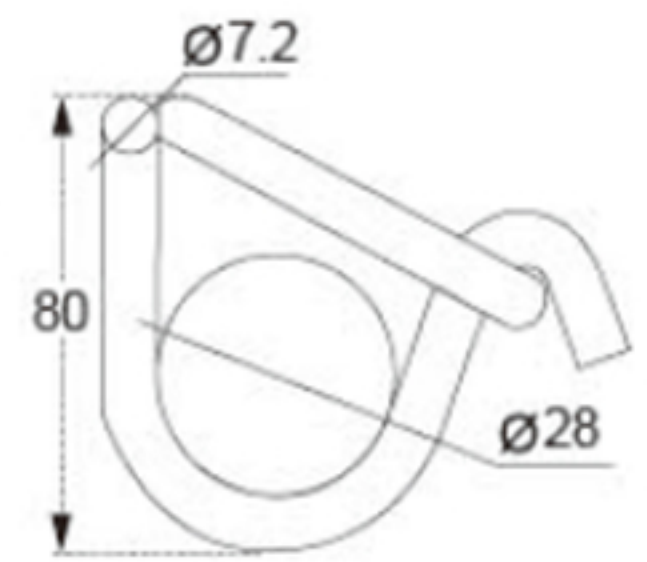

TECHNICAL DRAWING

Tower Industry
YOUR MANUFACTURING BASE IN CHINA

Sales@tower-machinery.com
www.tower-machinery.com

TWDH6502
Hook

Size: 1.5"
BS: 2000KG/4400LBS