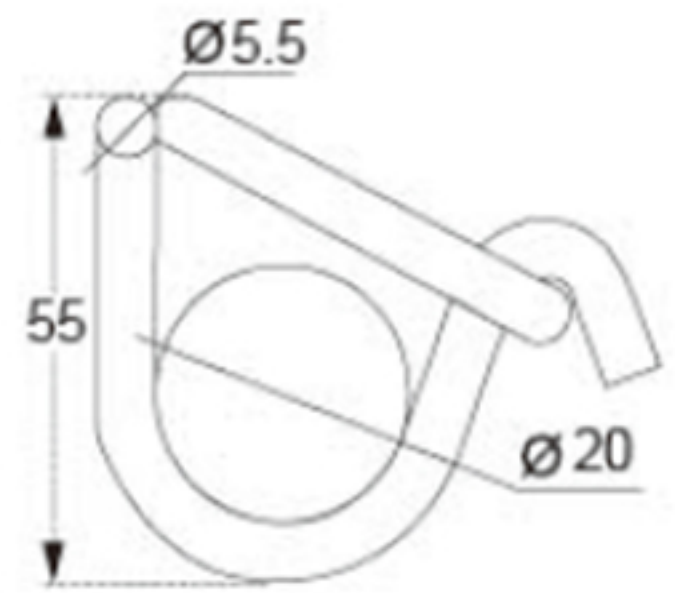

TECHNICAL DRAWING

Tower Industry
YOUR MANUFACTURING BASE IN CHINA

Sales@tower-machinery.com
www.tower-machinery.com

TWDH6501
Hook

Size: 1"
BS: 1500KG/3300LBS