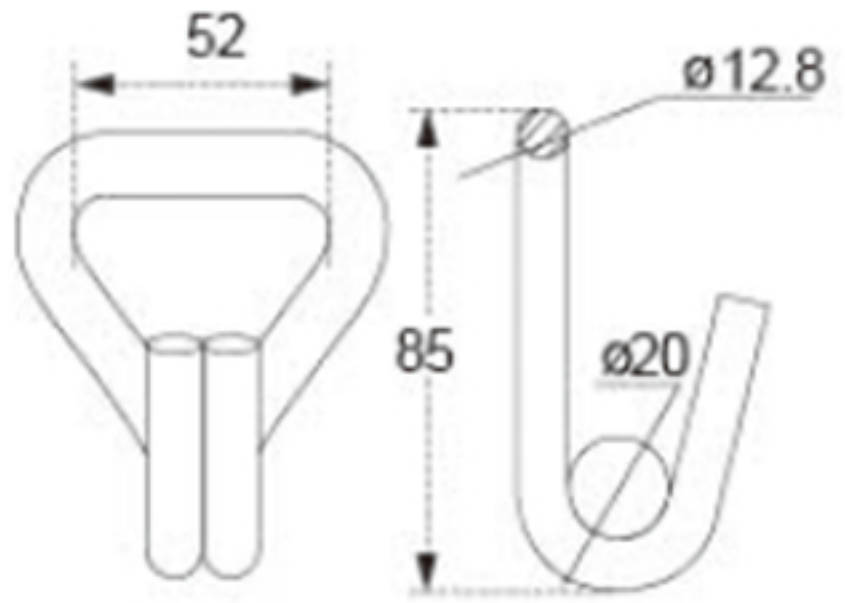

# TECHNICAL DRAWING

**Tower Industry**  
YOUR MANUFACTURING BASE IN CHINA

Sales@tower-machinery.com  
www.tower-machinery.com

TWDH3101-B  
Hook

Size: 2"  
BS: 5000KG/11000LBS