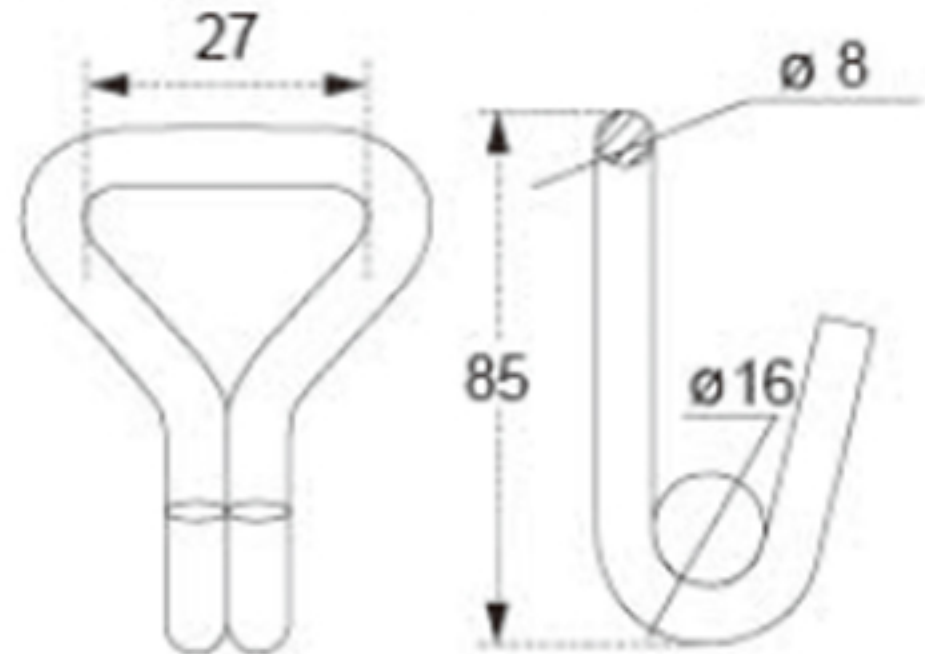

# TECHNICAL DRAWING

**Tower Industry**  
YOUR MANUFACTURING BASE IN CHINA

Sales@tower-machinery.com

www.tower-machinery.com

TWDH1301-B

Hook

Size: 1-1/6"

BS: 1500KG/3300LBS