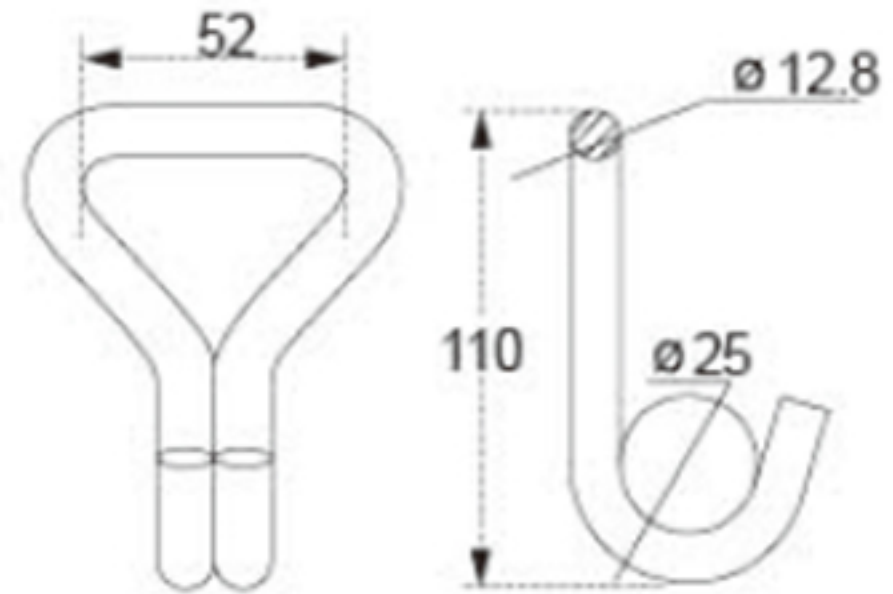

TECHNICAL DRAWING

Tower Industry
YOUR MANUFACTURING BASE IN CHINA

Sales@tower-machinery.com
www.tower-machinery.com

TWDH3102-R
Hook

Size: 2"
BS: 4500KG/9900LBS