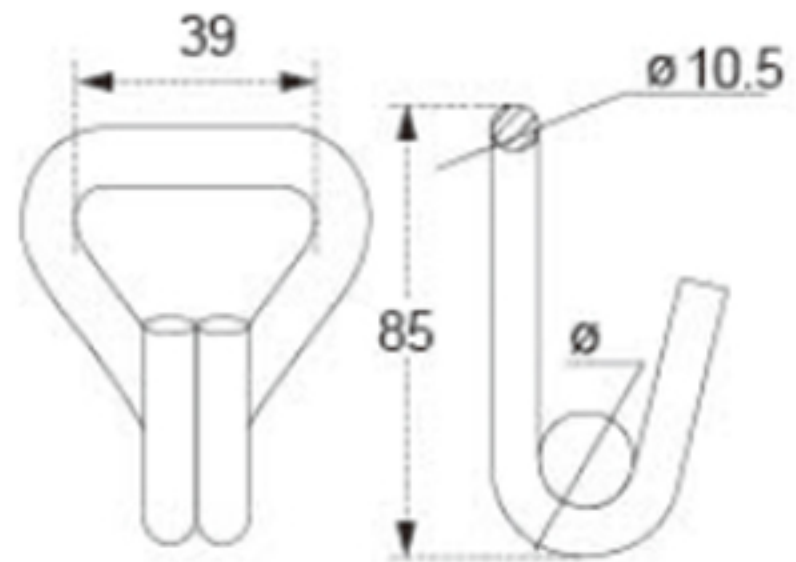

TECHNICAL DRAWING

Tower Industry
YOUR MANUFACTURING BASE IN CHINA

Sales@tower-machinery.com
www.tower-machinery.com

TWDH2302-B
Hook

Size: 1.5"

BS: 3000KG/6600LBS