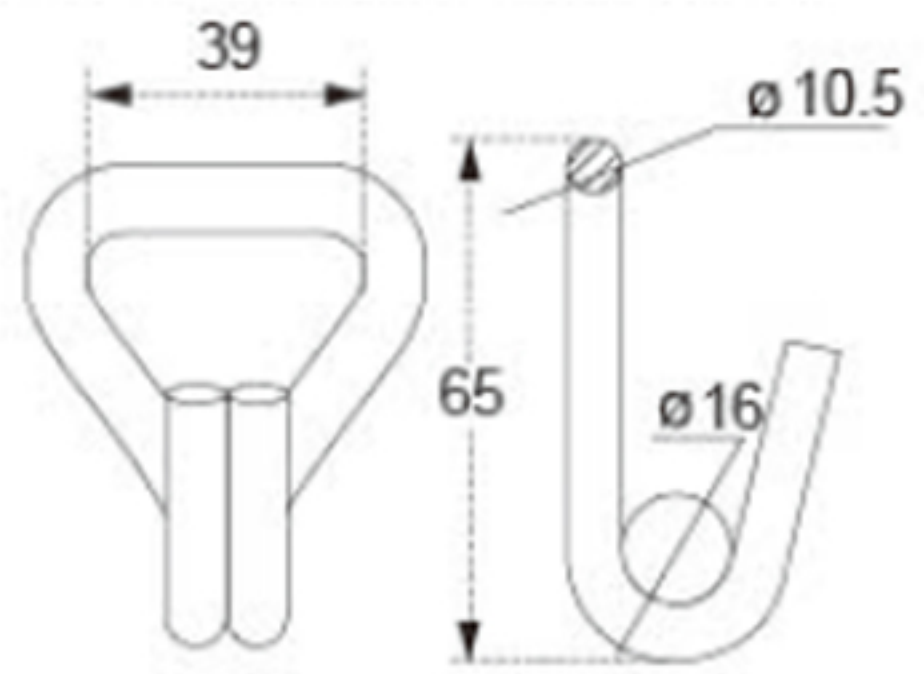

# TECHNICAL DRAWING

**Tower Industry**  
YOUR MANUFACTURING BASE IN CHINA

Sales@tower-machinery.com  
www.tower-machinery.com

TWDH2301-B  
Hook

Size: 1.5"  
BS: 3000KG/6600LBS