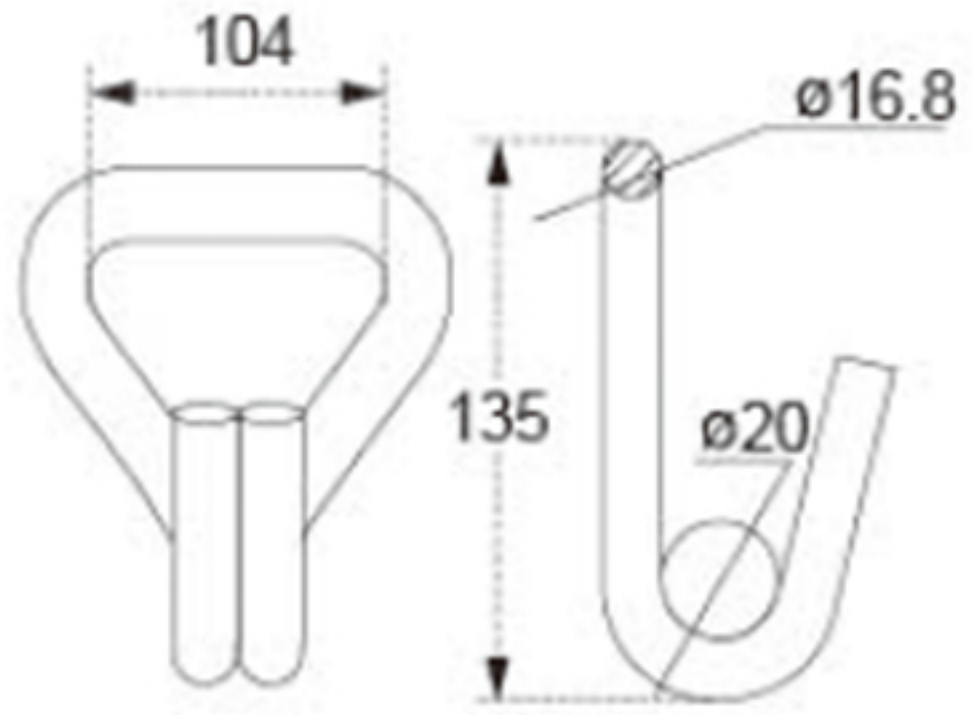

TECHNICAL DRAWING

Tower Industry
YOUR MANUFACTURING BASE IN CHINA

Sales@tower-machinery.com
www.tower-machinery.com

TWDH10001
Hook

Size: 4"
BS: 10000KG/22000LBS