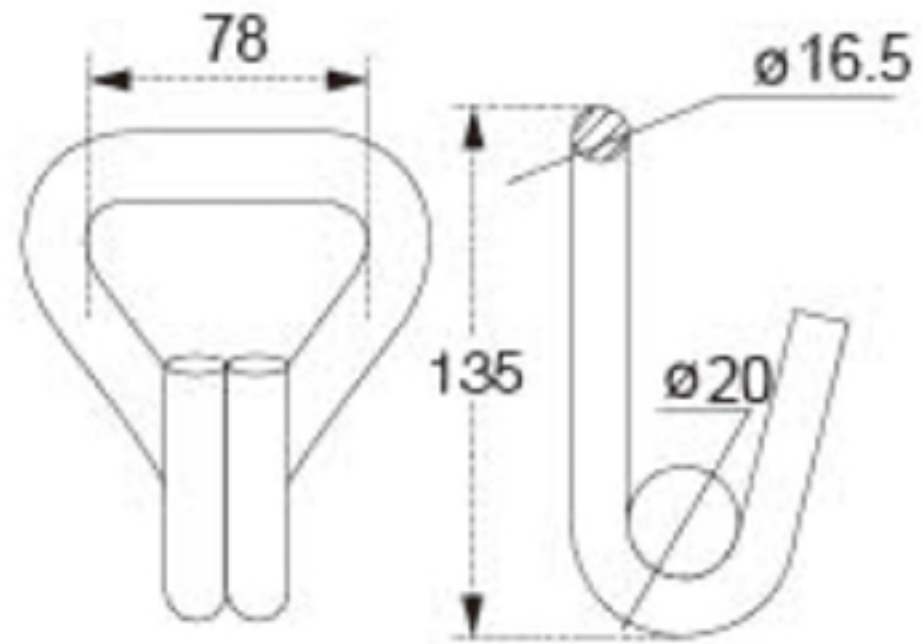

TECHNICAL DRAWING

Tower Industry
YOUR MANUFACTURING BASE IN CHINA

Sales@tower-machinery.com
www.tower-machinery.com

TWDH7501
Hook

Size: 3"

BS: 10000KG/22000LBS