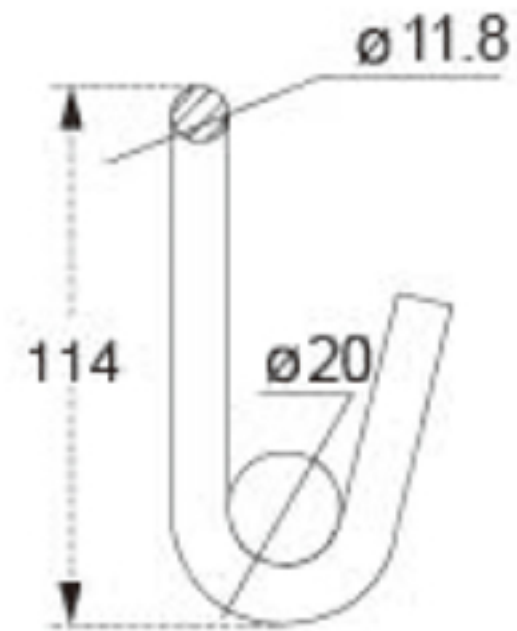

TECHNICAL DRAWING

Tower Industry
YOUR MANUFACTURING BASE IN CHINA

Sales@tower-machinery.com
www.tower-machinery.com

TWDH3108

Hook

Size: 2"

BS: 5000KG/11000LBS