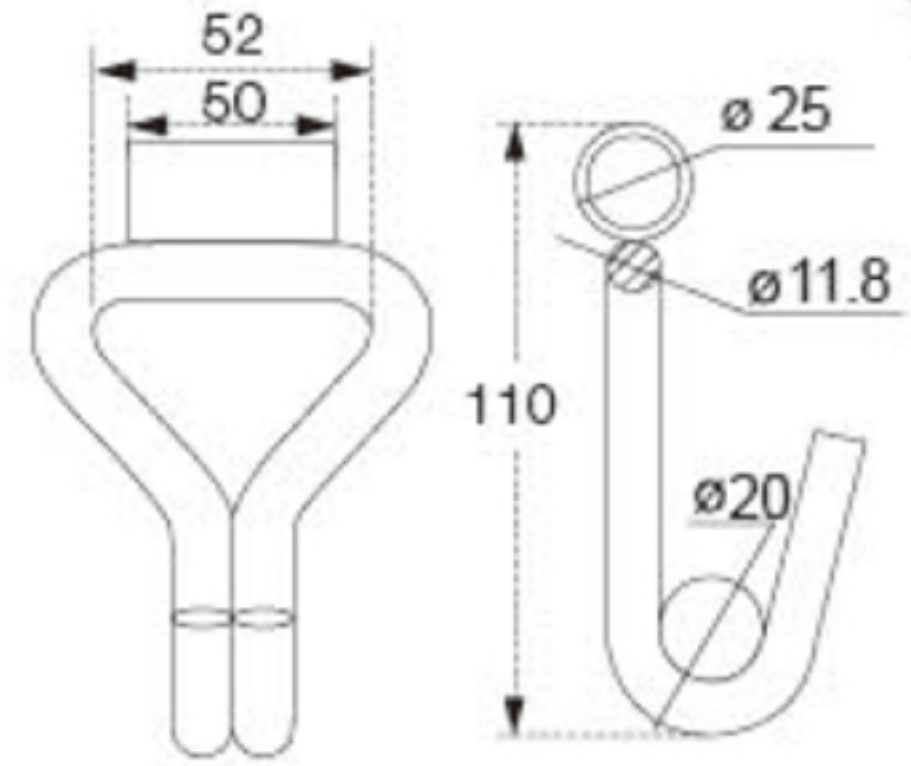

# TECHNICAL DRAWING

**Tower Industry**  
YOUR MANUFACTURING BASE IN CHINA

Sales@tower-machinery.com  
www.tower-machinery.com

TWDH3106  
Hook

Size: 2"  
BS: 5000KG/11000LBS