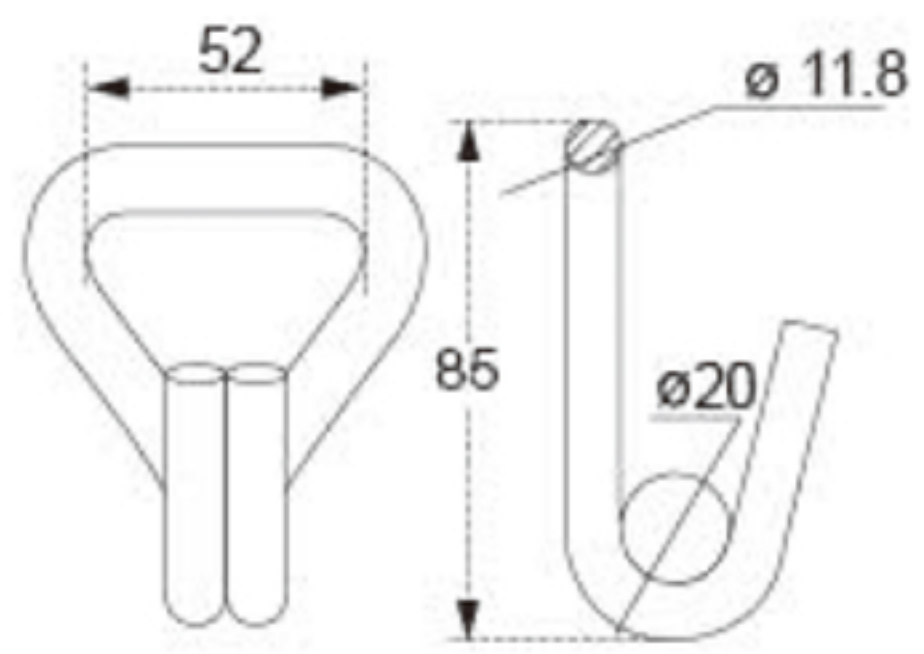

# TECHNICAL DRAWING

**Tower Industry**  
YOUR MANUFACTURING BASE IN CHINA

Sales@tower-machinery.com  
www.tower-machinery.com

TWDH3105  
Hook

Size: 2"  
BS: 5000KG/11000LBS