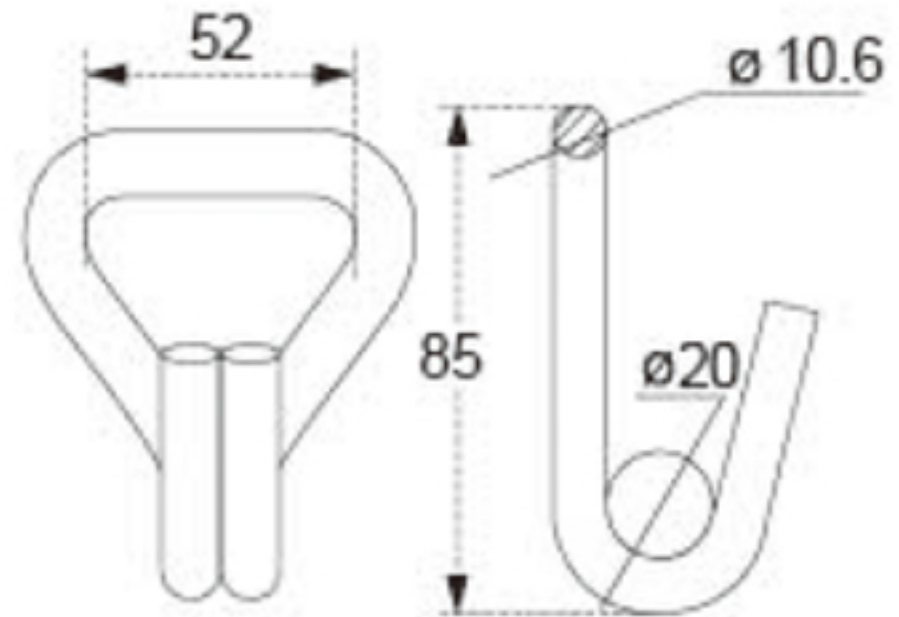

# TECHNICAL DRAWING

**Tower Industry**  
YOUR MANUFACTURING BASE IN CHINA

Sales@tower-machinery.com  
www.tower-machinery.com

TWDH3104  
Hook

Size: 2"

BS: 4000KG/8800LBS