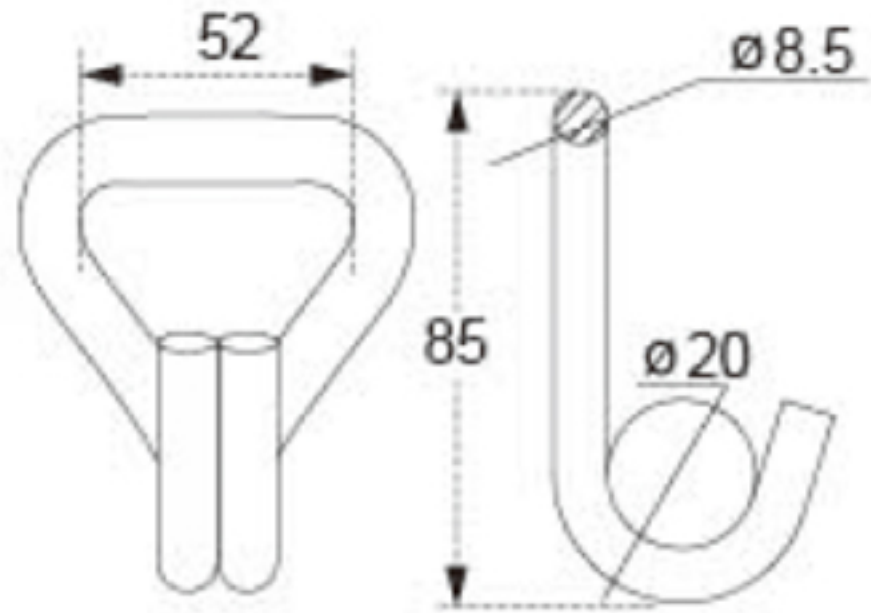

TECHNICAL DRAWING

Tower Industry
YOUR MANUFACTURING BASE IN CHINA

Sales@tower-machinery.com
www.tower-machinery.com

TWDH3103
Hook

Size: 2"
BS: 3000KG/6600LBS