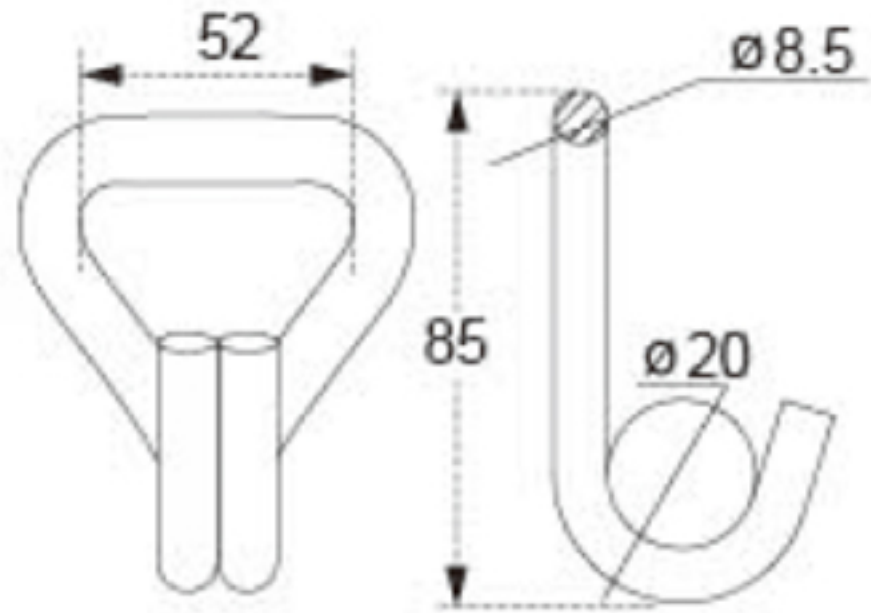

TECHNICAL DRAWING

Tower Industry
YOUR MANUFACTURING BASE IN CHINA

Sales@tower-machinery.com
www.tower-machinery.com

TWDH3102
Hook

Size: 2"
BS: 2000KG/4400LBS