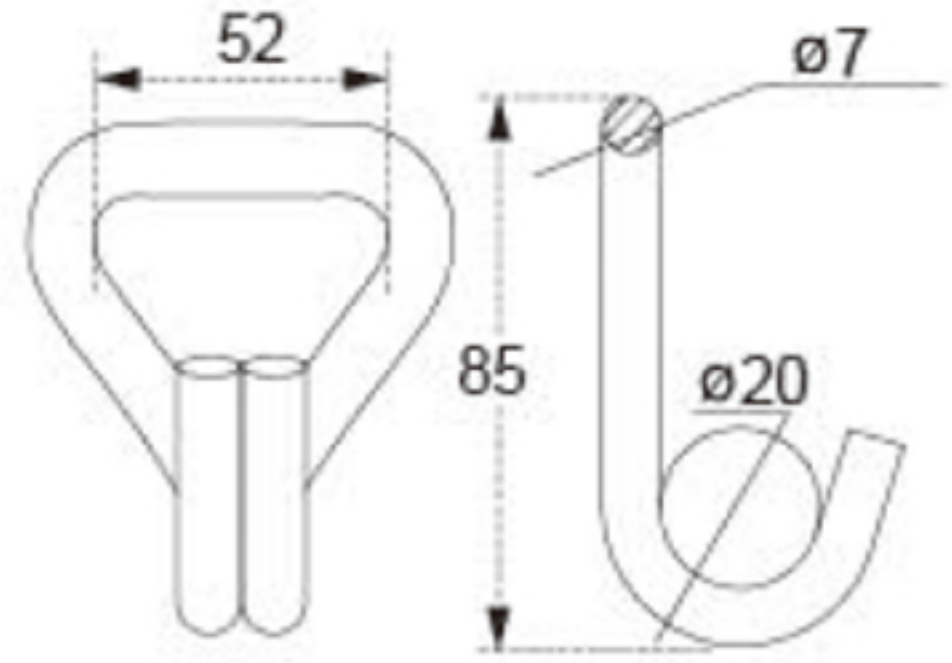

# TECHNICAL DRAWING

**Tower Industry**  
YOUR MANUFACTURING BASE IN CHINA

Sales@tower-machinery.com  
www.tower-machinery.com

TWDH3101  
Hook

Size: 2"  
BS: 1000KG/2200LBS