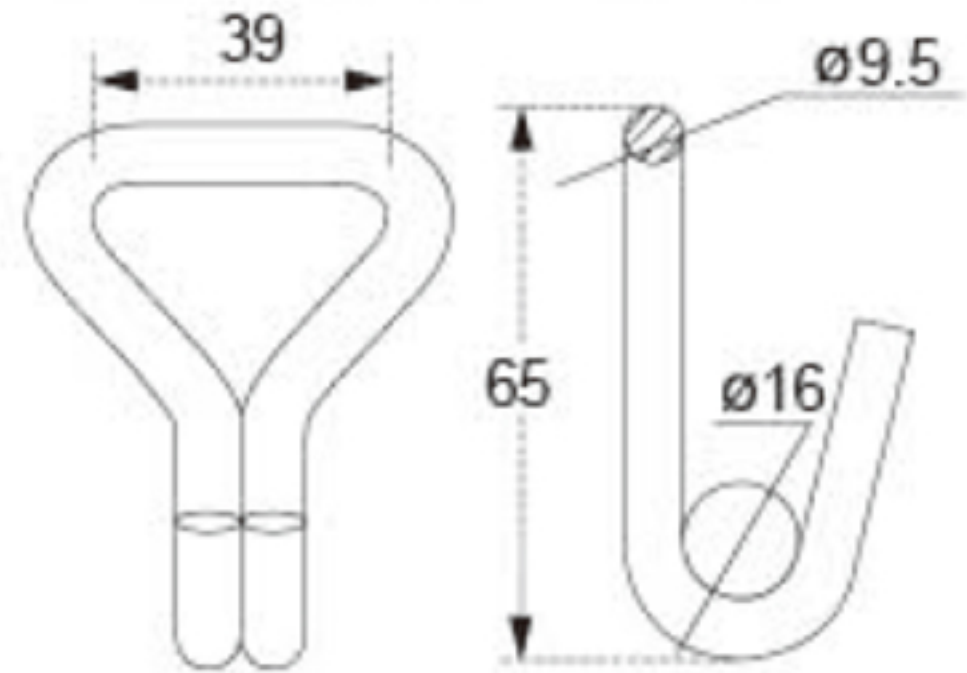

TECHNICAL DRAWING

Tower Industry
YOUR MANUFACTURING BASE IN CHINA

Sales@tower-machinery.com
www.tower-machinery.com

TWDH2303
Hook

Size: 1.5"

BS: 3000KG/6600LBS