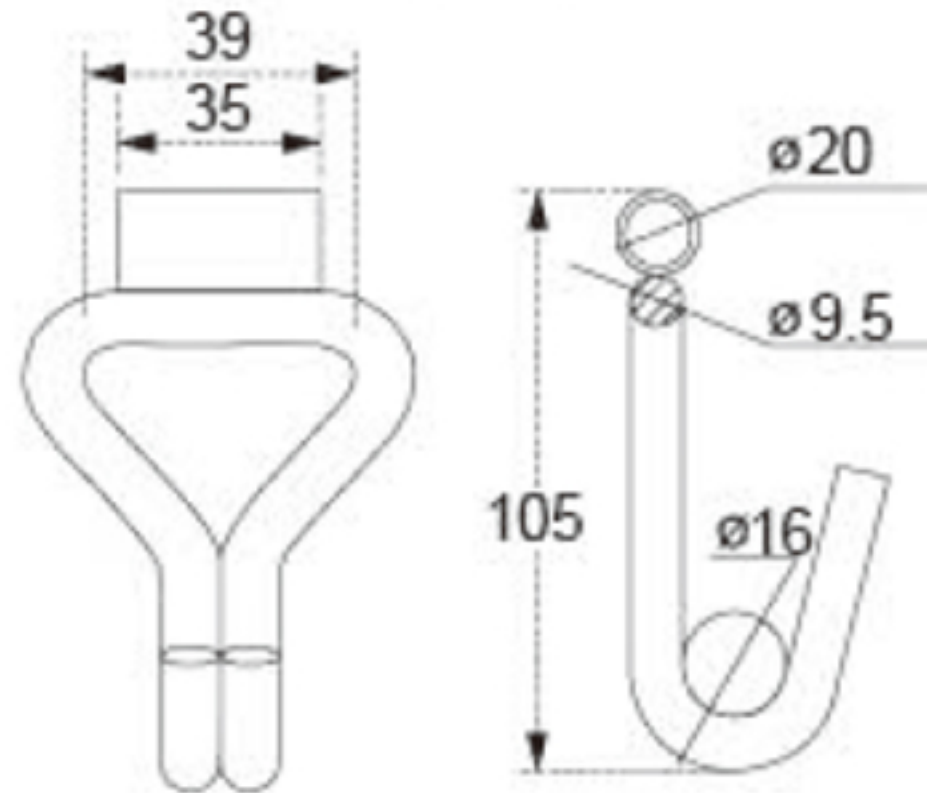

# TECHNICAL DRAWING

**Tower Industry**  
YOUR MANUFACTURING BASE IN CHINA

Sales@tower-machinery.com  
www.tower-machinery.com

TWDH2302  
Hook

Size: 1.5"

BS: 3000KG/6600LBS