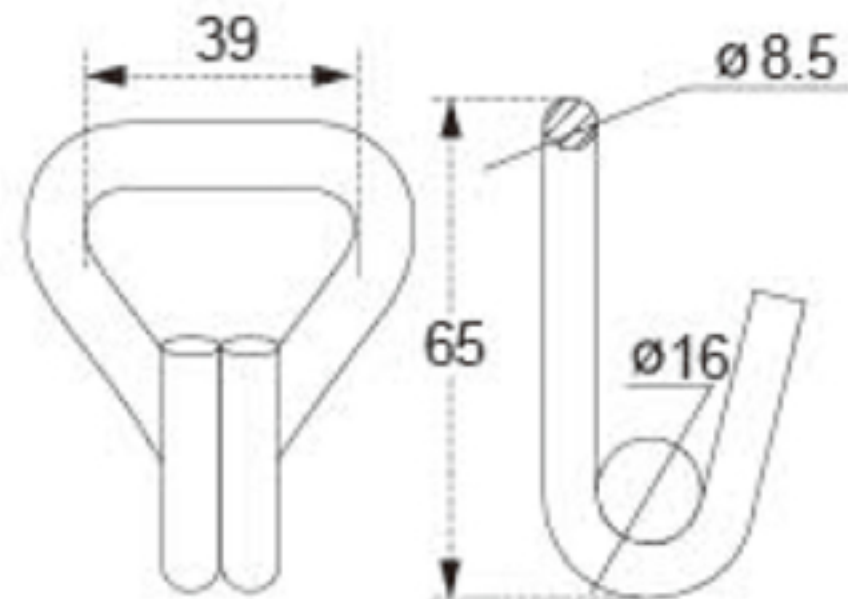

# TECHNICAL DRAWING

**Tower Industry**  
YOUR MANUFACTURING BASE IN CHINA

Sales@tower-machinery.com  
www.tower-machinery.com

TWDH2301  
Hook

Size: 1.5"

BS: 2000KG/4400LBS