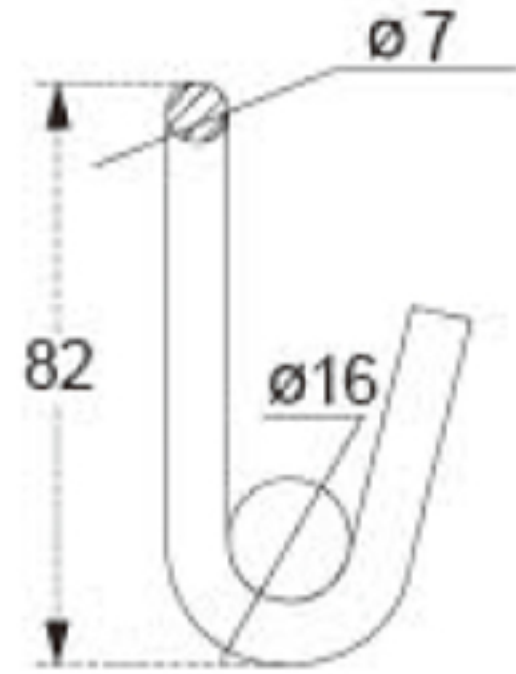

TECHNICAL DRAWING

Tower Industry
YOUR MANUFACTURING BASE IN CHINA

Sales@tower-machinery.com
www.tower-machinery.com

TWDH1304
Hook

Size: 1-1/6"
BS: 1500KG/3300LBS