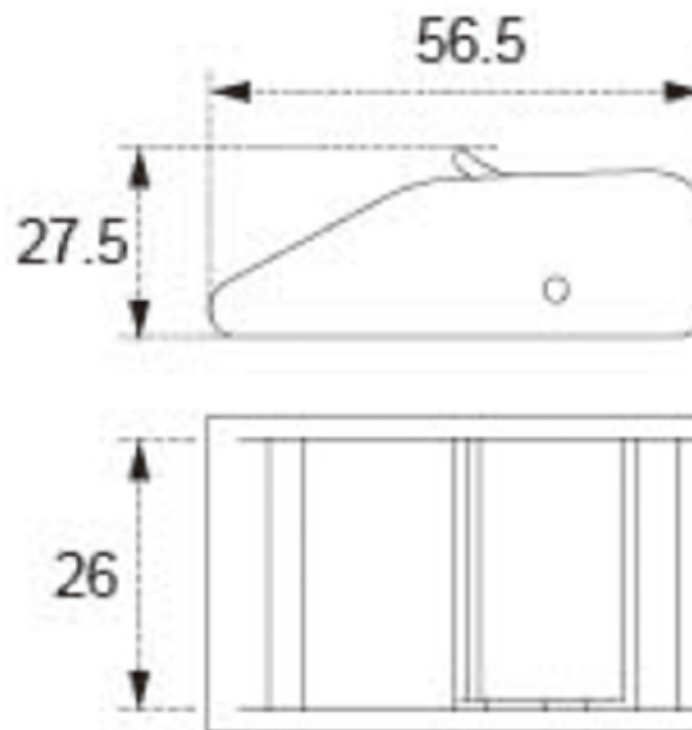

TECHNICAL DRAWING

Tower Industry
YOUR MANUFACTURING BASE IN CHINA

Sales@tower-machinery.com
www.tower-machinery.com

TWCB14
Cam Buckle

Size: 1"

BS: 700 KG/1540 LBS

N/W: 80G