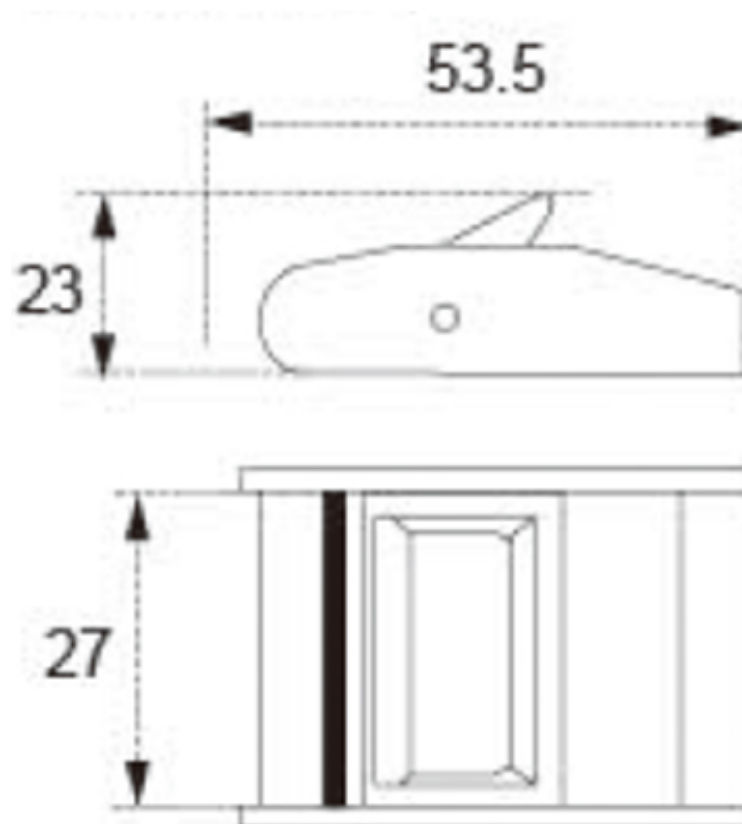

TECHNICAL DRAWING

Tower Industry
YOUR MANUFACTURING BASE IN CHINA

Sales@tower-machinery.com
www.tower-machinery.com

TWCB12
Cam Buckle

Size: 1"

BS: 350 KG/770 LBS

N/W: 56G