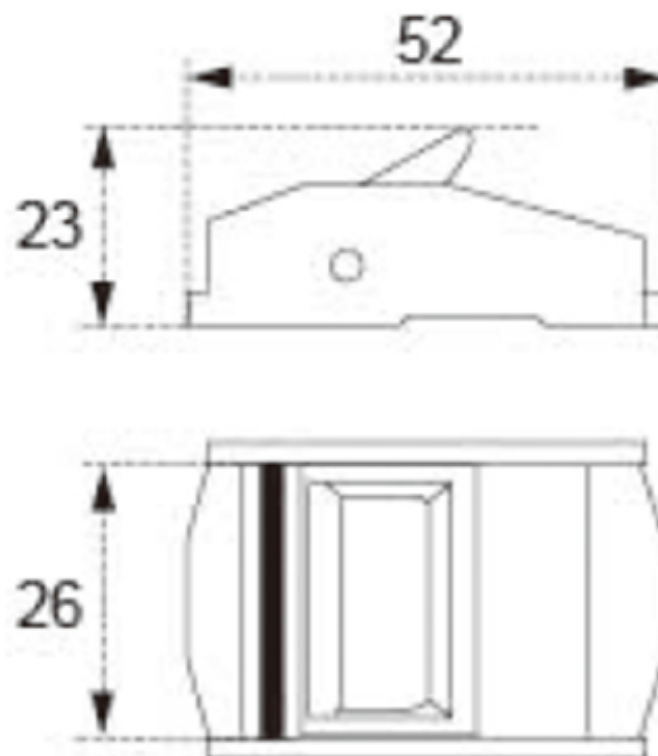

TECHNICAL DRAWING

Tower Industry
YOUR MANUFACTURING BASE IN CHINA

Sales@tower-machinery.com
www.tower-machinery.com

TWCB11
Cam Buckle

Size: 1"

BS: 400 KG/880 LBS

N/W: 46G