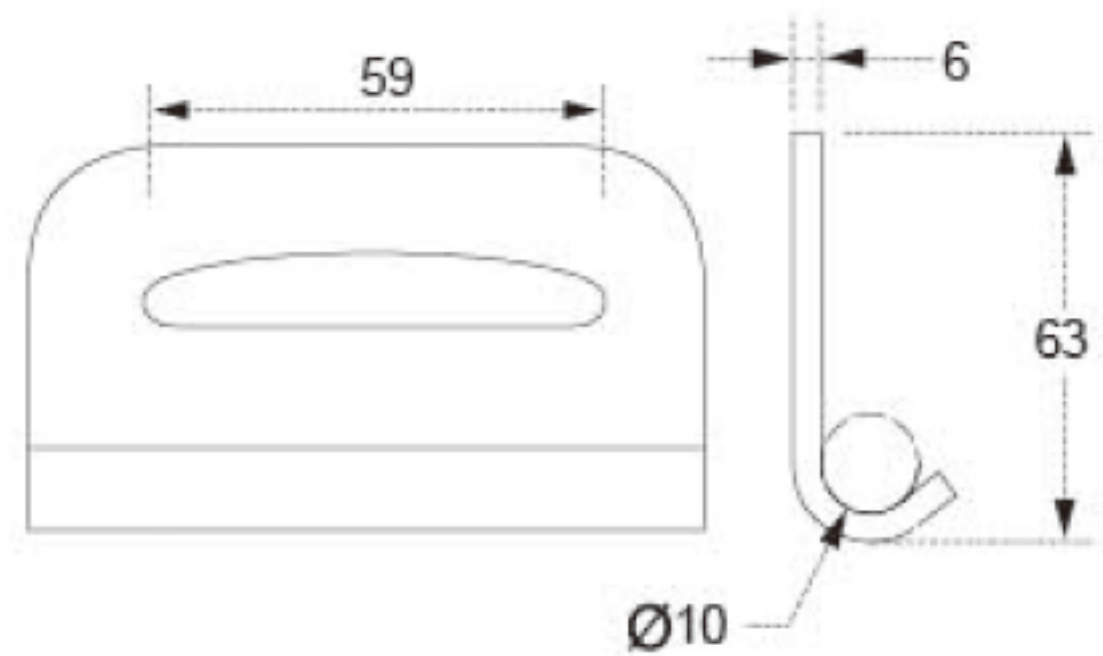

TECHNICAL DRAWING

Tower Industry
YOUR MANUFACTURING BASE IN CHINA

Sales@tower-machinery.com
www.tower-machinery.com

TWFH16
Flat Hook

SIZE: 2"

BS: 5000KG/11000LBS