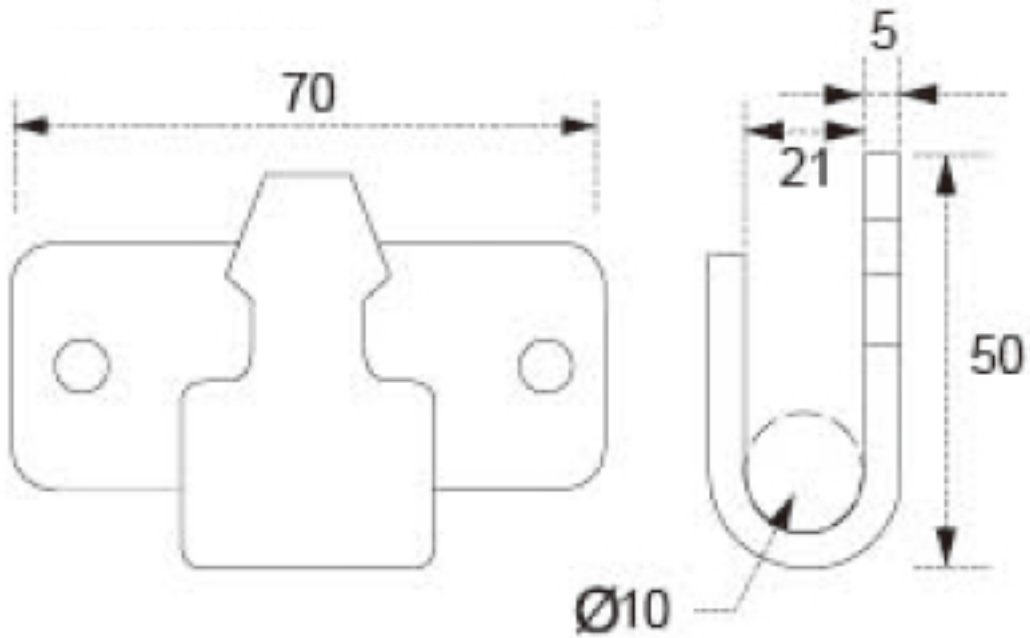

TECHNICAL DRAWING

Tower Industry
YOUR MANUFACTURING BASE IN CHINA

Sales@tower-machinery.com
www.tower-machinery.com

TWFH15
Flat Hook

SIZE: 2"
BS: 1500KG/3300LBS