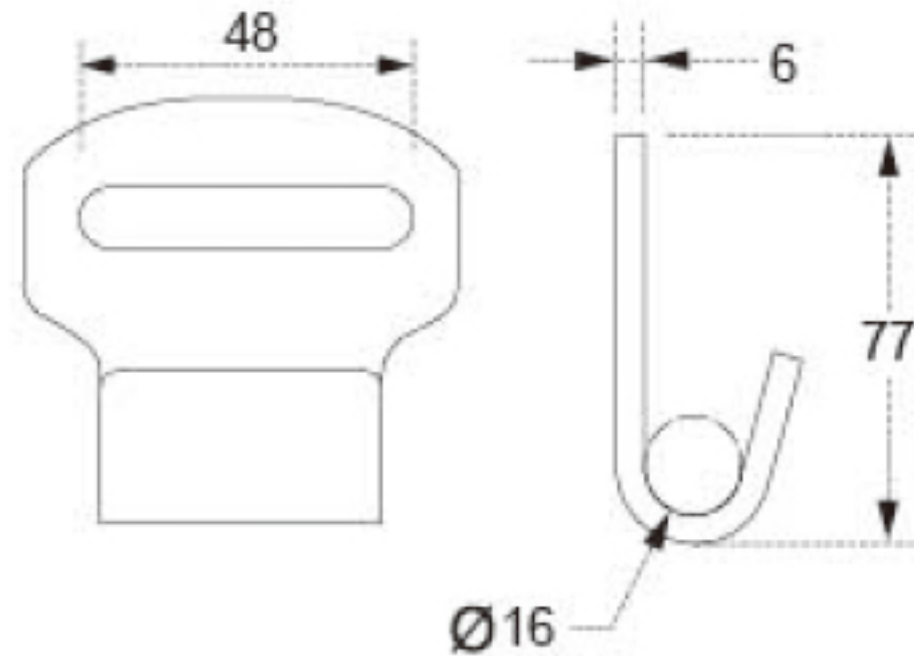

TECHNICAL DRAWING

Tower Industry
YOUR MANUFACTURING BASE IN CHINA

Sales@tower-machinery.com
www.tower-machinery.com

TWFH14
Flat Hook

SIZE: 2"

BS: 5000KG/10000LBS