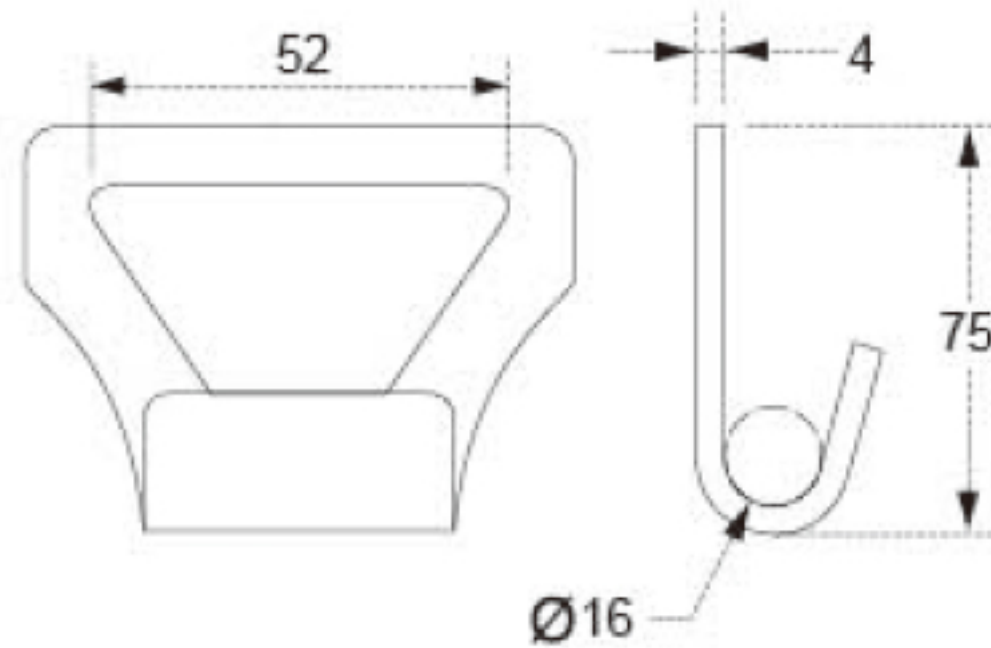

# TECHNICAL DRAWING

**Tower Industry**  
YOUR MANUFACTURING BASE IN CHINA

Sales@tower-machinery.com  
www.tower-machinery.com

TWFH13  
Flat Hook

SIZE: 2"

BS: 2000KG/4400LBS