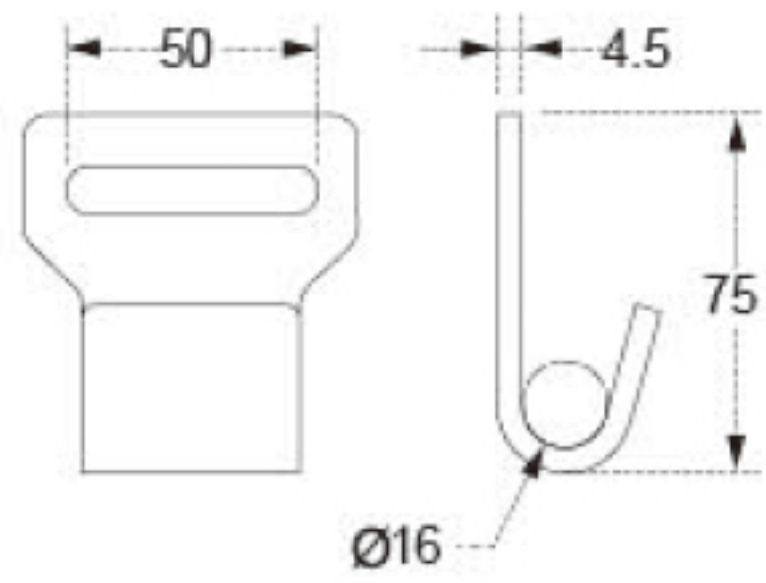

TECHNICAL DRAWING

Tower Industry
YOUR MANUFACTURING BASE IN CHINA

Sales@tower-machinery.com
www.tower-machinery.com

TWFH12
Flat Hook

SIZE: 2"
BS: 3000KG/6600LBS