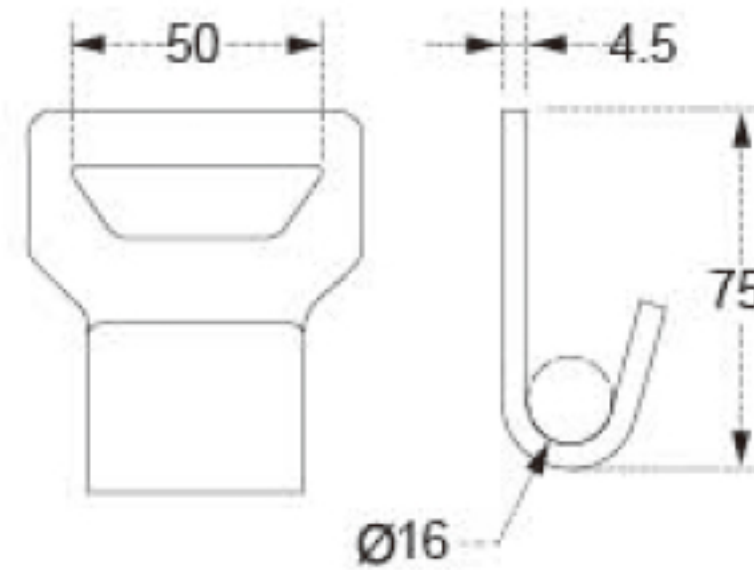

TECHNICAL DRAWING

Tower Industry
YOUR MANUFACTURING BASE IN CHINA

Sales@tower-machinery.com
www.tower-machinery.com

TWFH11
Flat Hook

SIZE: 2"

BS: 3000KG/6600LBS