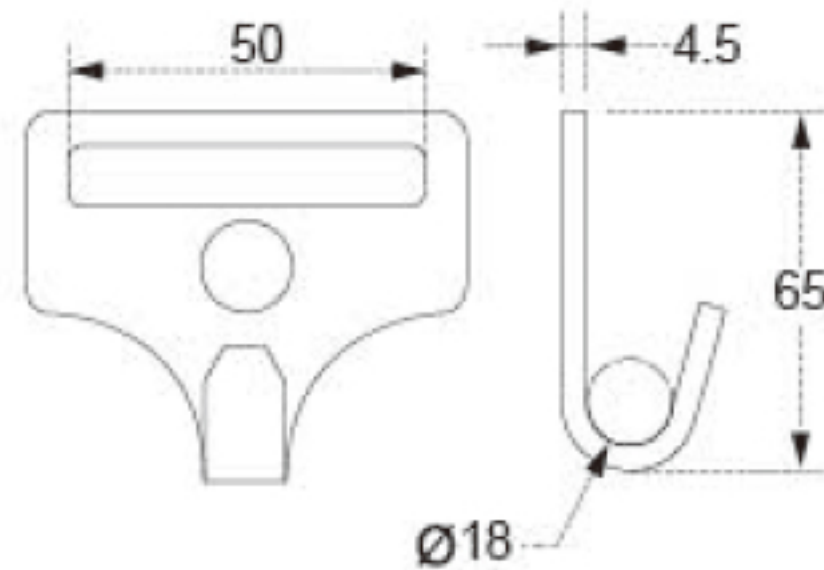

# TECHNICAL DRAWING

**Tower Industry**  
YOUR MANUFACTURING BASE IN CHINA

Sales@tower-machinery.com  
www.tower-machinery.com

TWFH10  
Flat Hook

SIZE: 2"

BS: 1000KG/2200LBS