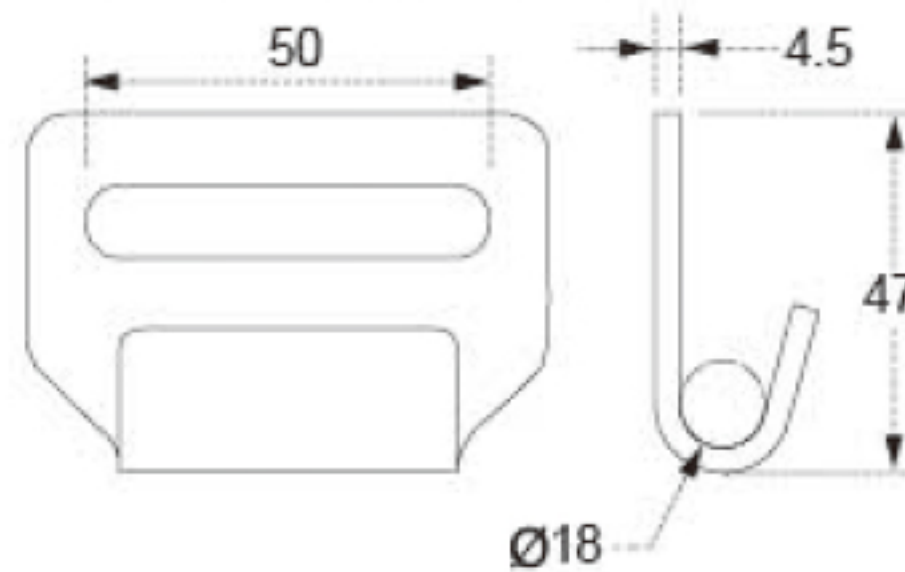

TECHNICAL DRAWING

Tower Industry
YOUR MANUFACTURING BASE IN CHINA

Sales@tower-machinery.com
www.tower-machinery.com

TWFFH09
Flat Hook

SIZE: 2"

BS: 375KG/825LBS