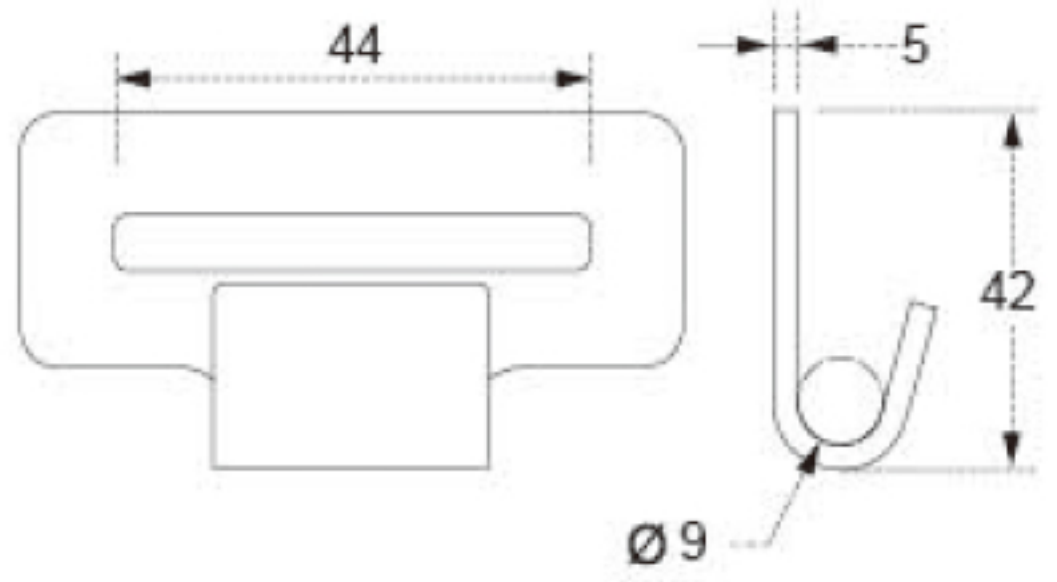

# TECHNICAL DRAWING

**Tower Industry**  
YOUR MANUFACTURING BASE IN CHINA

Sales@tower-machinery.com  
www.tower-machinery.com

TWFFH08  
Flat Hook

SIZE: 1-3/4"  
BS: 1500KG/3300LBS