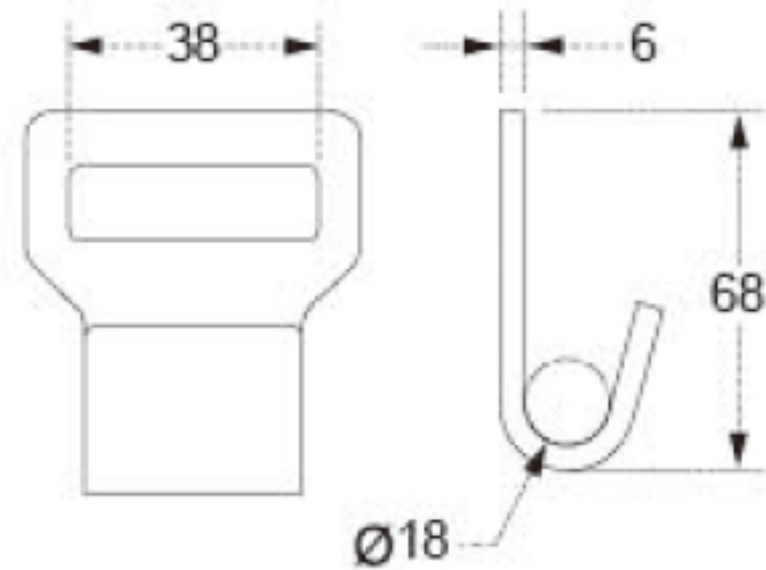

# TECHNICAL DRAWING

**Tower Industry**  
YOUR MANUFACTURING BASE IN CHINA

Sales@tower-machinery.com  
www.tower-machinery.com

TWFFH07  
Flat Hook

SIZE: 1.5"

BS: 3000KG/6600LBS