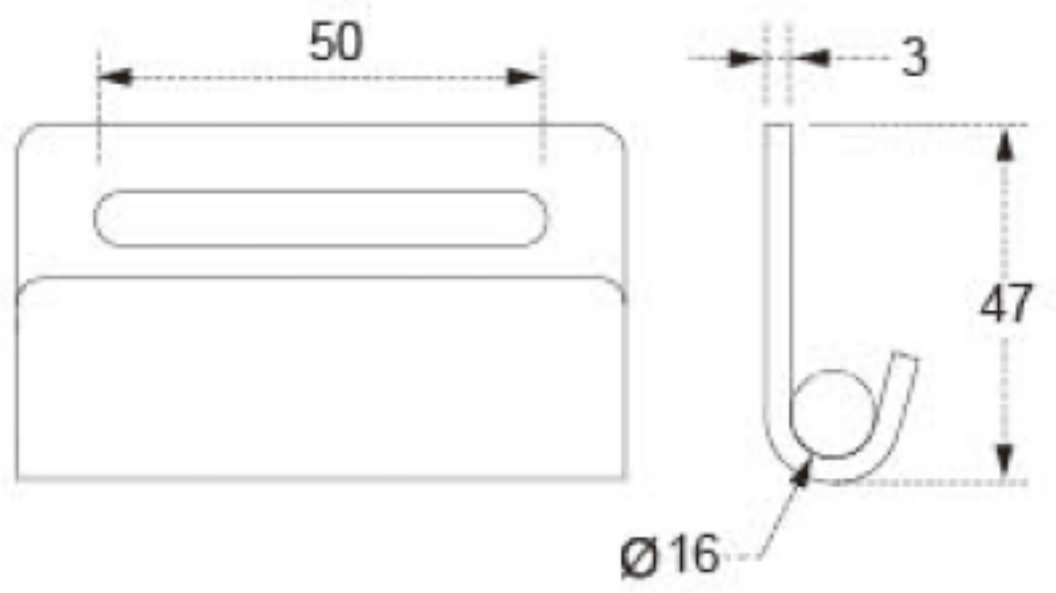

TECHNICAL DRAWING

Tower Industry

YOUR MANUFACTURING BASE IN CHINA

Sales@tower-machinery.com

www.tower-machinery.com

TWFFH06

Flat Hook

SIZE: 2"

BS: 800KG/1760LBS