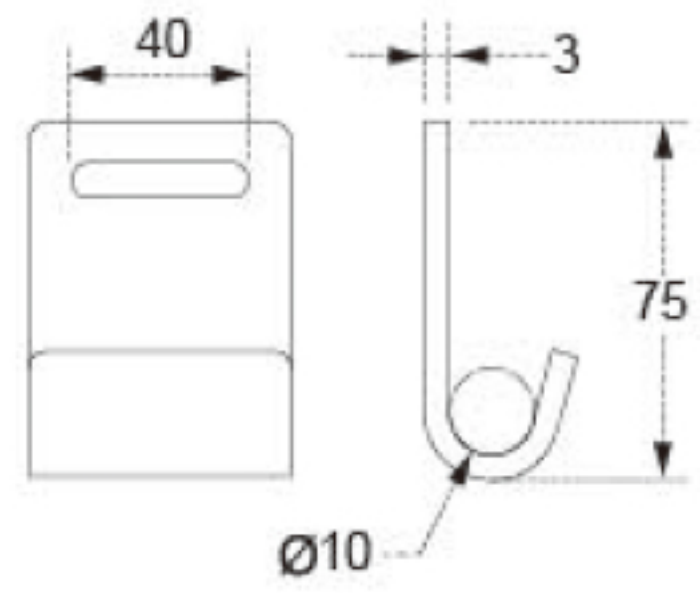

TECHNICAL DRAWING

Tower Industry
YOUR MANUFACTURING BASE IN CHINA

Sales@tower-machinery.com
www.tower-machinery.com

TWFH05
Flat Hook

SIZE: 1.5"
BS: 800KG/1760LBS